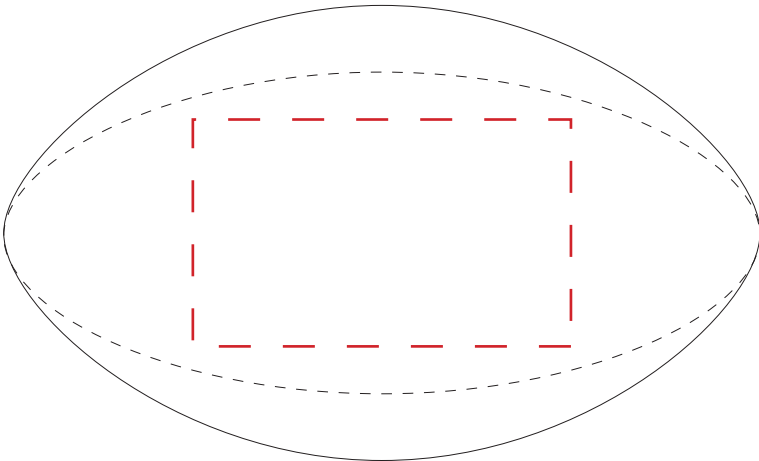

RUGBY BALL PRINT TEMPLATE

RED DOTTED LINE INDICATES MAX PRINT AREA 50MM x 30MM