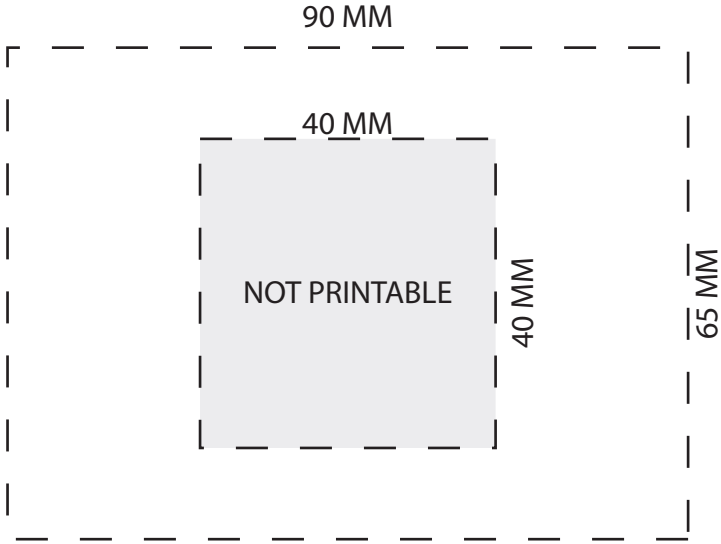

ROUTER PRINT TEMPLATE

Every effort is made to ensure the artwork is accurate and suitable for the required product. Unless otherwise stated all artwork will be sized to the maximum print area of the product. We should remind you that the final checking must rest with you and /or your client. Corrections not found at this stage can only be recified at your expense. This is a visual guide only. Colours and sizes may not be true to finished items. By approving this artwork you give permission for the manufacturer to reproduce the logo. I understand that all screens produced are the property of manufacturer.