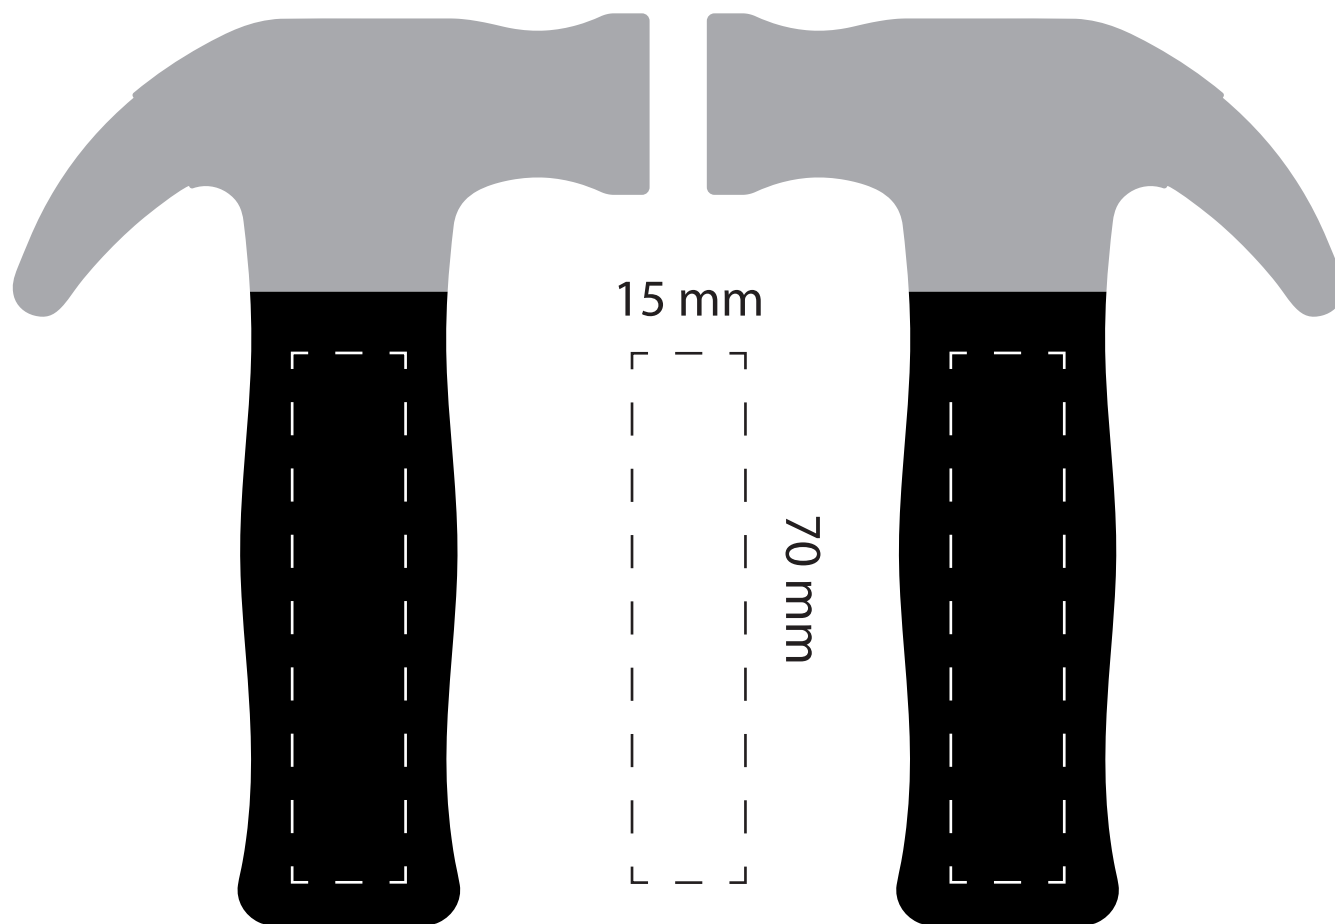

# HAMMER PRINT TEMPLATE

Every effort is made on our behalf to ensure artwork is accurate and suitable for the required product. Unless otherwise stated all artwork will be sized to the maximum print area of the product. We should remind you that the final checking must rest with you and/or your client. Corrections not found at this stage can only be rectified at your expense. This is a visual guide only - colours and sizes may not be true to finished items. Thank you for your co-operation.