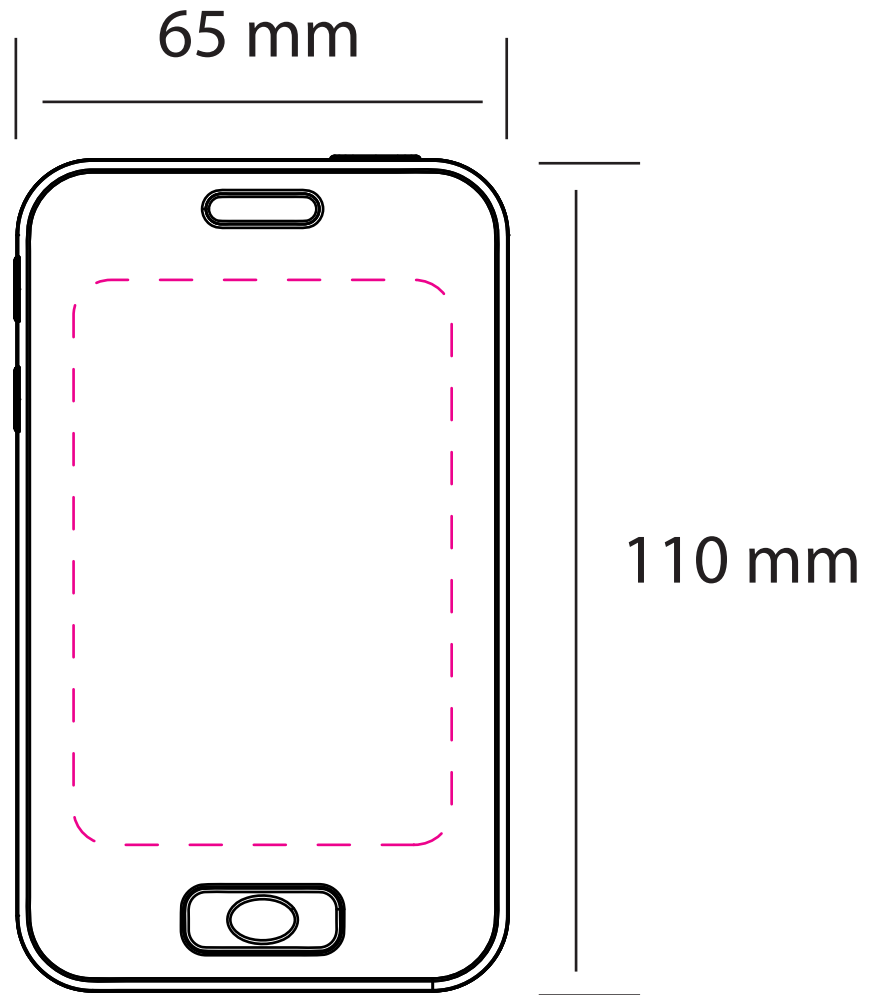

# SMARTPHONE PRINT TEMPLATE

PINK LINE INDICATES MAX PRINT AREA  
THIS IS 50MM WIDE x 75MM TALL  
THIS IS ALSO THE SIZE OF THE SCREEN

**THICKNESS = 14MM**